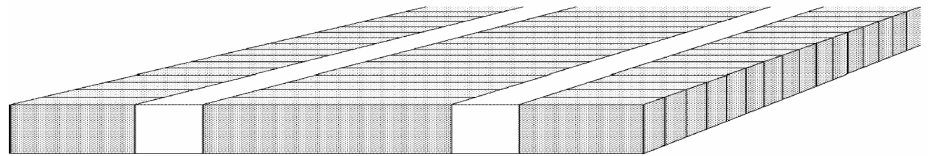

#### **Industrial floor:**

Vertical, coffee sharp edged in the size of L 280 x W 140 x H 20 mm, available 150 sqm

Industrial floor consists of short bamboo strips, which are bundled in to a block form with tape. After sanding of this tape, the floor is filed and finished. The floor type is especially suitable to be glued directly on the sub floor.